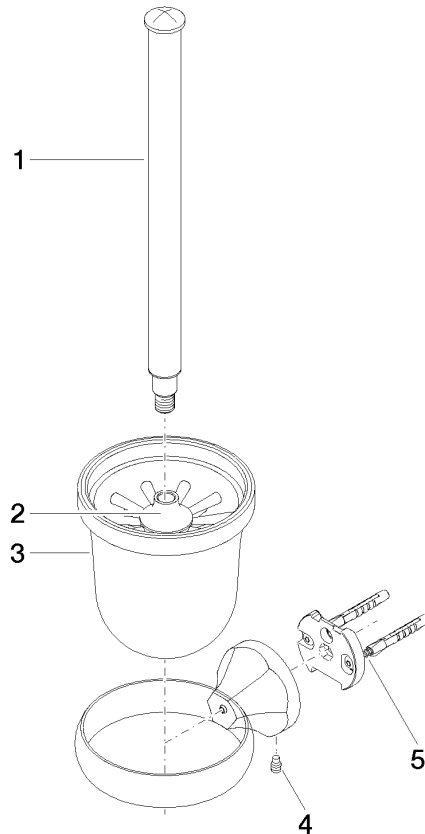

83 900 361

- crystal glass brush holder, matte
- brush head, white
- width 110mm
- height 400 mm
- 147mm projection

	Chrome	83 900 361-00
	Brushed Platinum	83 900 361-06
	Platinum	83 900 361-08
	Durabronze (23kt Gold)	83 900 361-09
	Brushed Durabronze (23kt Gold)	83 900 361-28
	Brushed Dark Platinum	83 900 361-99

83 900 361

mm [inches]

83 900 361

Parts for other finishes can be found here: Brushed Platinum

Spare parts list

No.	Item Number	Name	Quantity used	Delivery time
1	90 28 22 538 03-00	handle	1	10
2	08 18 50 600 90	brush	1	60
3	90 90 04 000 00 82	glass	1	2
4	04 31 11 140 00 90	pin	1	2
5	05 17 97 507 00 90	fixing set	1	2