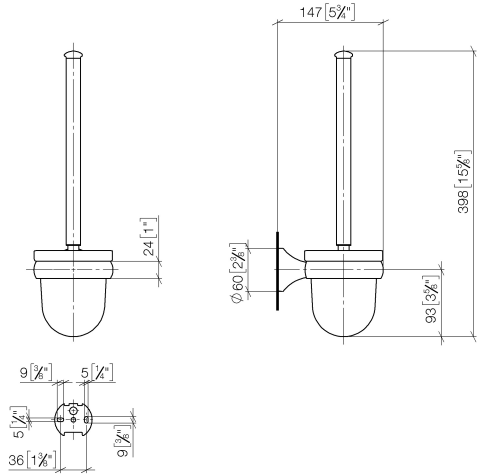

83 900 361

- crystal glass brush holder, matte
- brush head, white
- width 110mm
- height 400 mm
- 147mm projection

	Chrome	83 900 361-00
	Brushed Platinum	83 900 361-06
	Platinum	83 900 361-08
	Durabronze (23kt Gold)	83 900 361-09
	Brushed Durabronze (23kt Gold)	83 900 361-28
	Brushed Dark Platinum	83 900 361-99

83 900 361

mm [inches]

83 900 361

Parts for other finishes can be found here: Brushed Platinum

Spare parts list

No.	Item Number	Name	Quantity used	Delivery time
1	90 28 22 538 03-00	handle	1	10
2	08 18 50 600 90	brush	1	60
3	90 90 04 000 00 82	glass	1	2
4	04 31 11 140 00 90	pin	1	2
5	05 17 97 507 00 90	fixing set	1	2